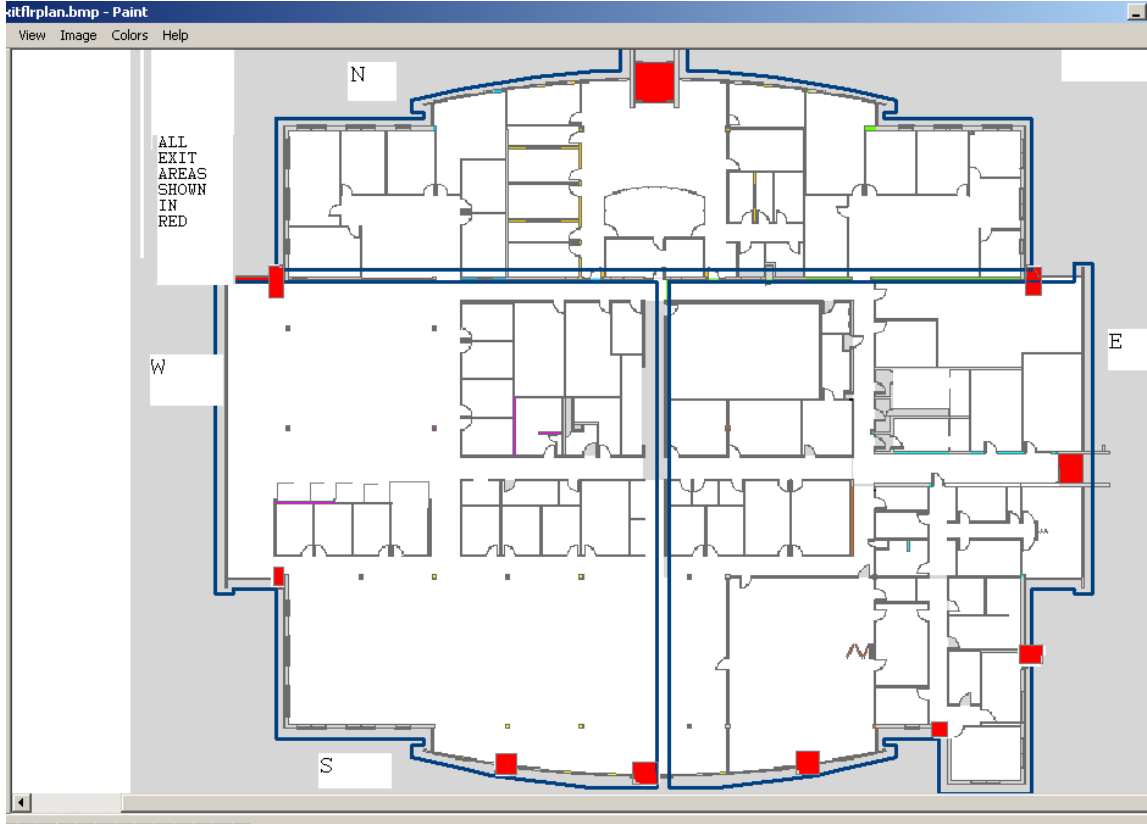

EMERGENCY EXIT FLOOR PLAN: Stratford Site

Exits are in red.

Emergency Exit Floor Plan: Goderich Site First Floor

Emergency Exit Floor Plan: Goderich Site Second Floor